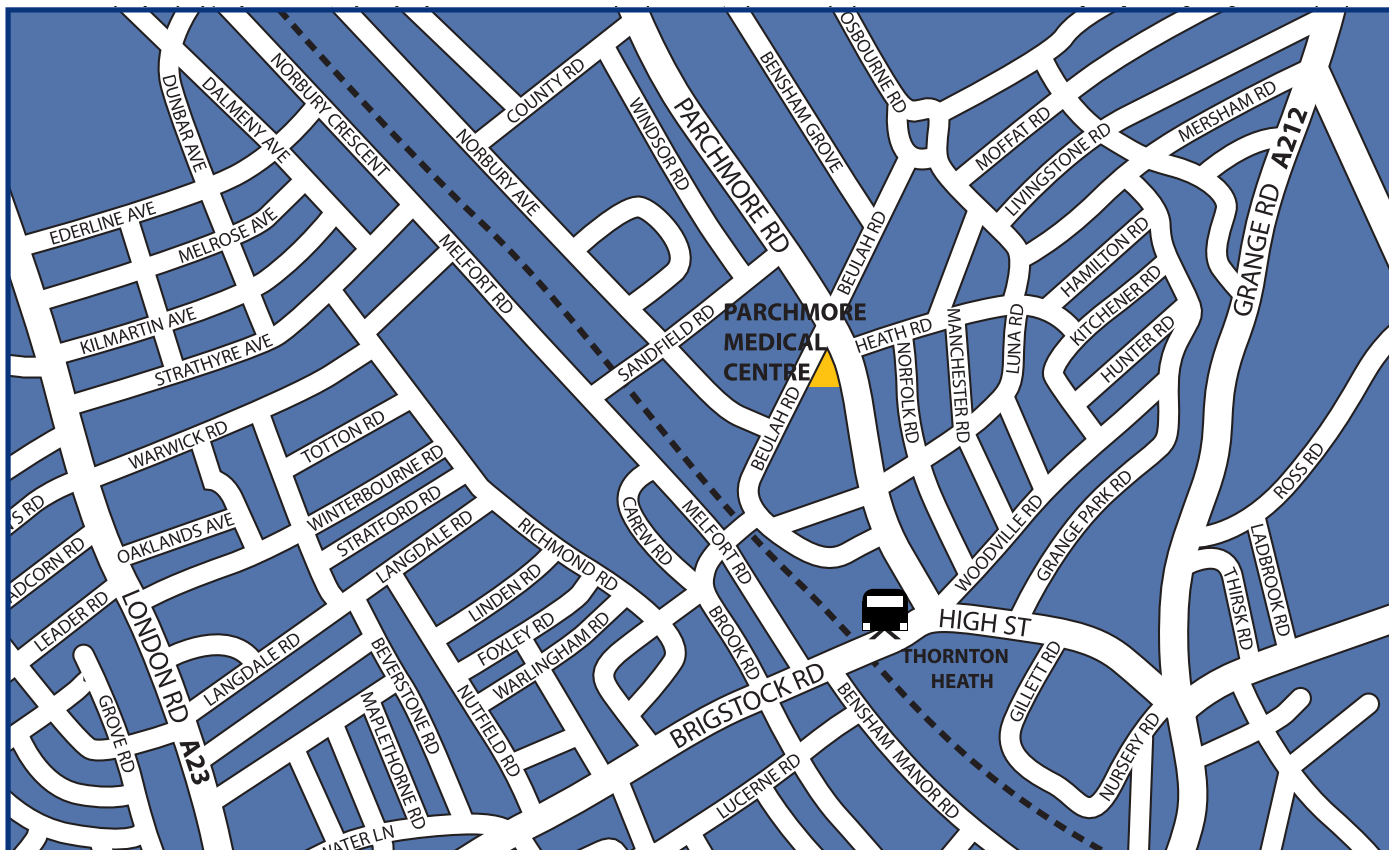

How to find Parchmore Medical Centre

Parchmore Medical Centre, 97 Parchmore Road, Thornton Heath CR7 8LY

Map not to scale

<p>By road</p>	<p>Parchmore Medical Centre is located at 97 Parchmore Road off the A23 in Thornton Heath.</p>
<p> Parking</p>	<p>There is no parking on site, but non-metered parking may be available on nearby streets.</p>
<p>By bus</p> <p></p>	<p>Take the Route Bus 450 towards Lower Sydenham Sainsbury's from West Croydon. Please contact your local bus station for further details, as times and routes are subject to change.</p>
<p>By rail</p> <p></p>	<p>The nearest National Rail station is Thornton Heath. On leaving the station, turn left at Tesco and the site is a 5 minute walk on the left hand side.</p>