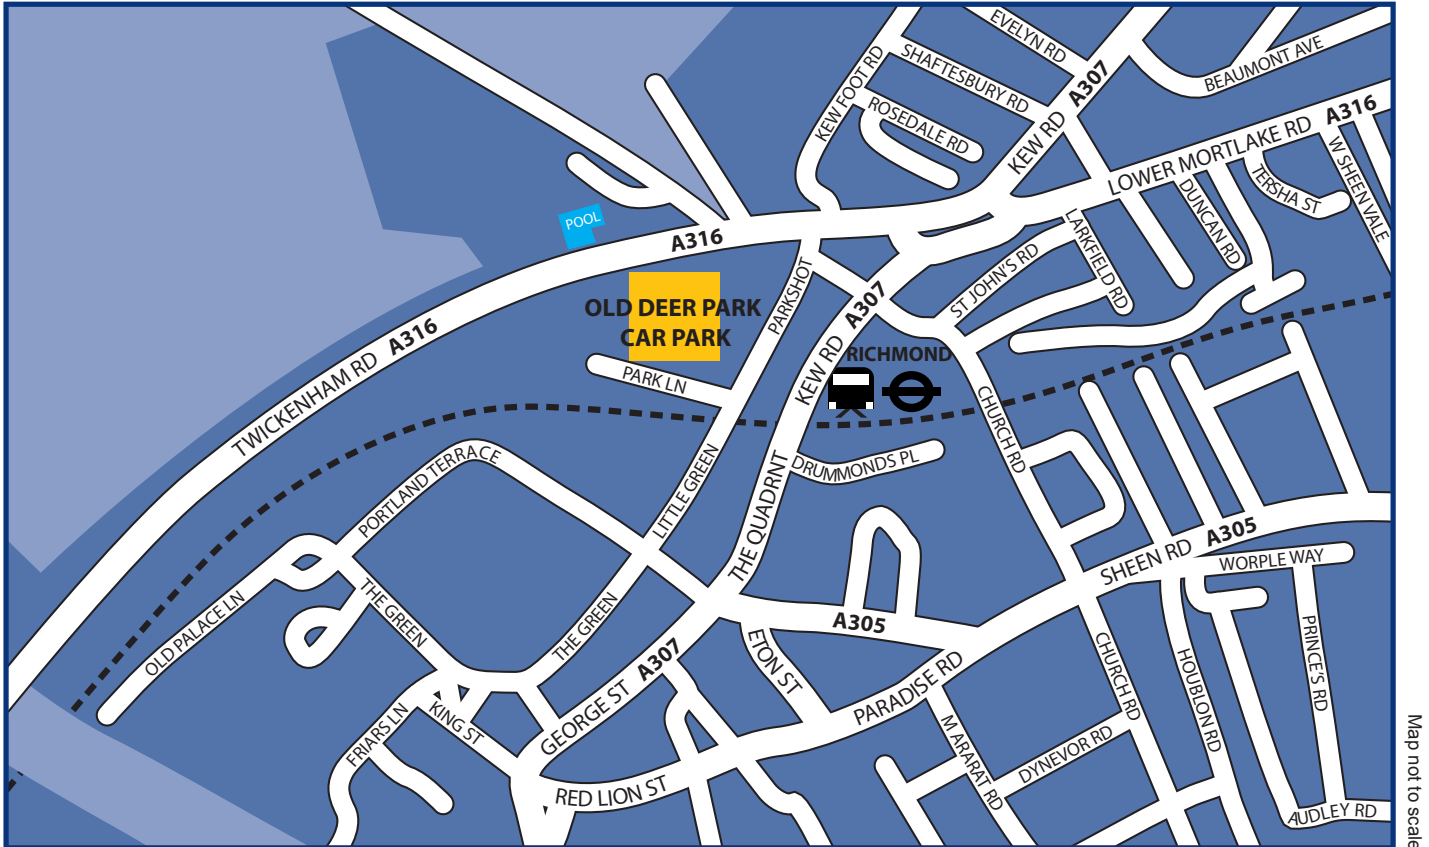

How to find Old Deer Park Car Park (Audiology)

Old Deer Park Car Park, Pools on the Park, Twickenham Road, Richmond TW9 2RA

Map not to scale

By road

The mobile scanning unit is located in the Old Deer Park car park off the A316, Twickenham Road. The entrance to the car park is located opposite the swimming pool. The scanner and the car park may also be accessed from Park Lane.

By bus

The bus routes servicing Old Deer Park are the R70 (towards Richmond/Manor Road Homebase), 490 (towards Hatton Cross), 371 (towards Guildhall), 493 (towards St George's Hospital Tooting), H22 (towards Bell Road/Bell Corner), 419 (towards Richmond Bus Station) and the 190 (towards Richmond Bus Station).

By rail

The nearest tube station is Richmond, which is on the District line and it also has connections with National Rail services.

The InHealth Audiology mobile unit is located in the car park. On arrival please report to reception located within the mobile unit.