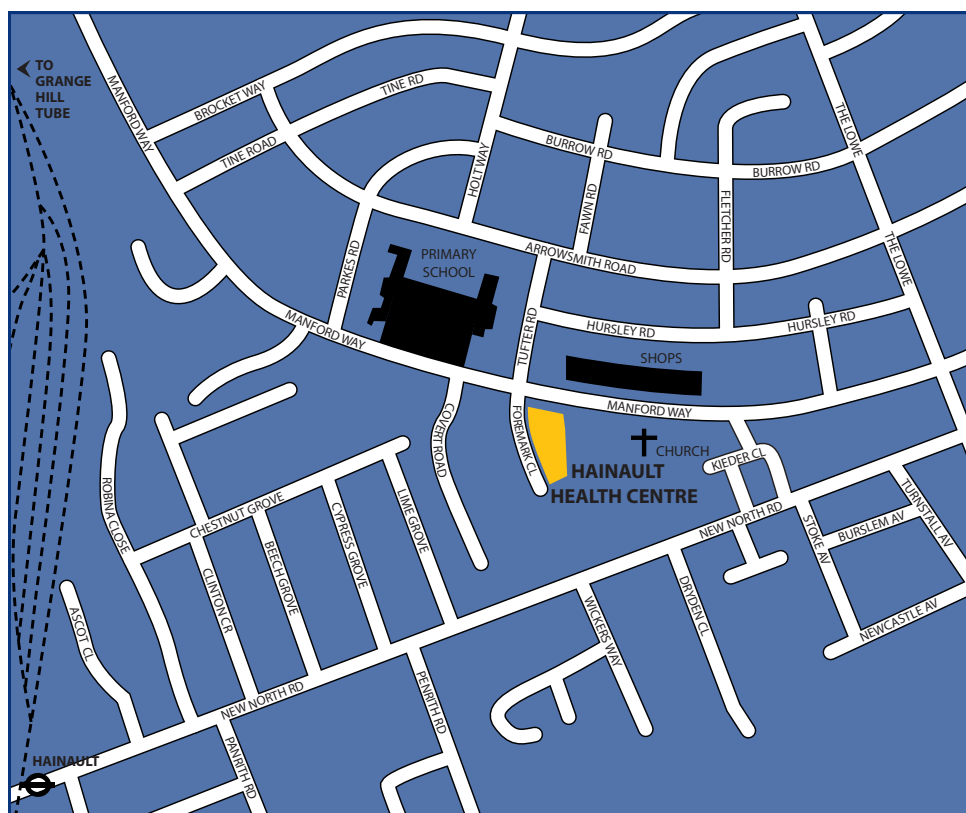

How to find Hainault Health Centre

Hainault Health Centre, Manford Way, Chigwell, Essex IG7 4DF

Map not to scale

By road

Hainault Health Centre is located on Foremark Close, which is just off Manford Way.

Parking

There is limited parking on the side streets surrounding the health centre.

By bus

There are 2 buses which stop directly outside the Health Centre which are:

The No. 362 travels between Grange Hill Station and King George's Hospital passing through: **Hainault, The Lowe, Hainault, Old Hainault Oak, Mark Gate, Billet Road, Chadwell Heath and Sainsbury's.**

Route 462 travels between Ilford High Road and Hainault and Lowe 7 days a week passing through. **Grange Hill Station, Barkingside, Fulwell Cross, Longwood Gardens, Doctor Johnson, Gants Hill Station, Beehive Lane and Synagogue.**

No. 150 from Ilford Station to New North Road, towards Chigwell Row/Maypole.

By rail

The nearest underground stations are Hainault and Grange Hill, on the Central Line. Hainault underground station is located 0.6 miles from the health centre.