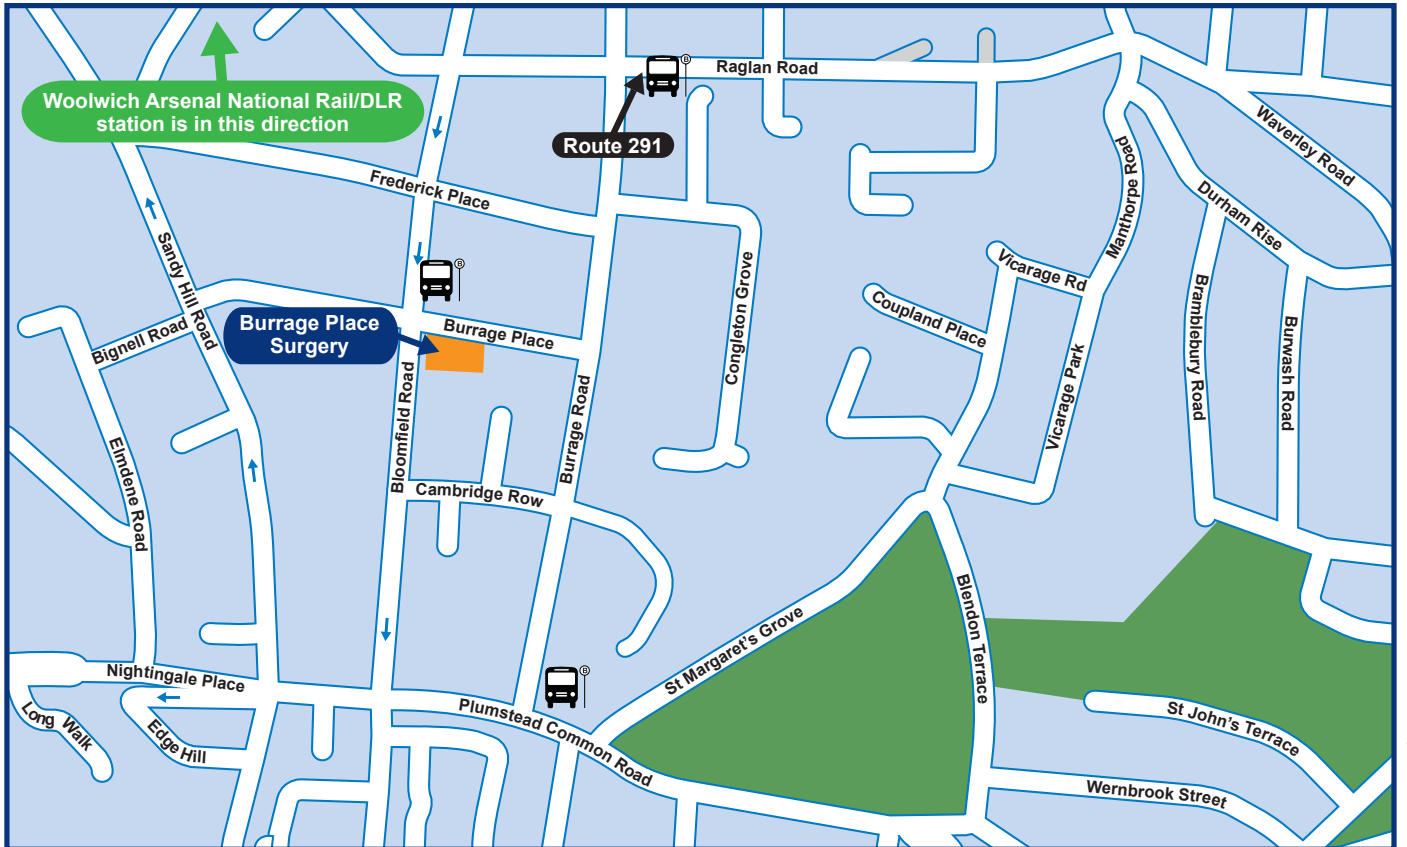

How to find Burrage Place Surgery

Burrage Place Surgery, 58 Burrage Place, London SE18 7BE

By road

Burrage Place Surgery is on Burrage Place.

Parking

Limited parking, near by roads require permits, but there is some free parking at the top of Burrage Road and Cambridge Row.

By bus

Buses servicing Raglan Road and Bloomfield Road are the 51, 53, 178, 244 & 291. Buses servicing Plumstead Common Road are the 51, 53, 178 & 386.

By rail

The nearest National Rail train station is Woolwich Arsenal. The DLR (Docklands Light Railway) also runs to Woolwich Arsenal.

For buses turn left out of station into Vincent Road (Bus stops on left hand side).

Upon arrival patients should report to reception.

For all enquiries please contact our patient info line on

0844 581 0301