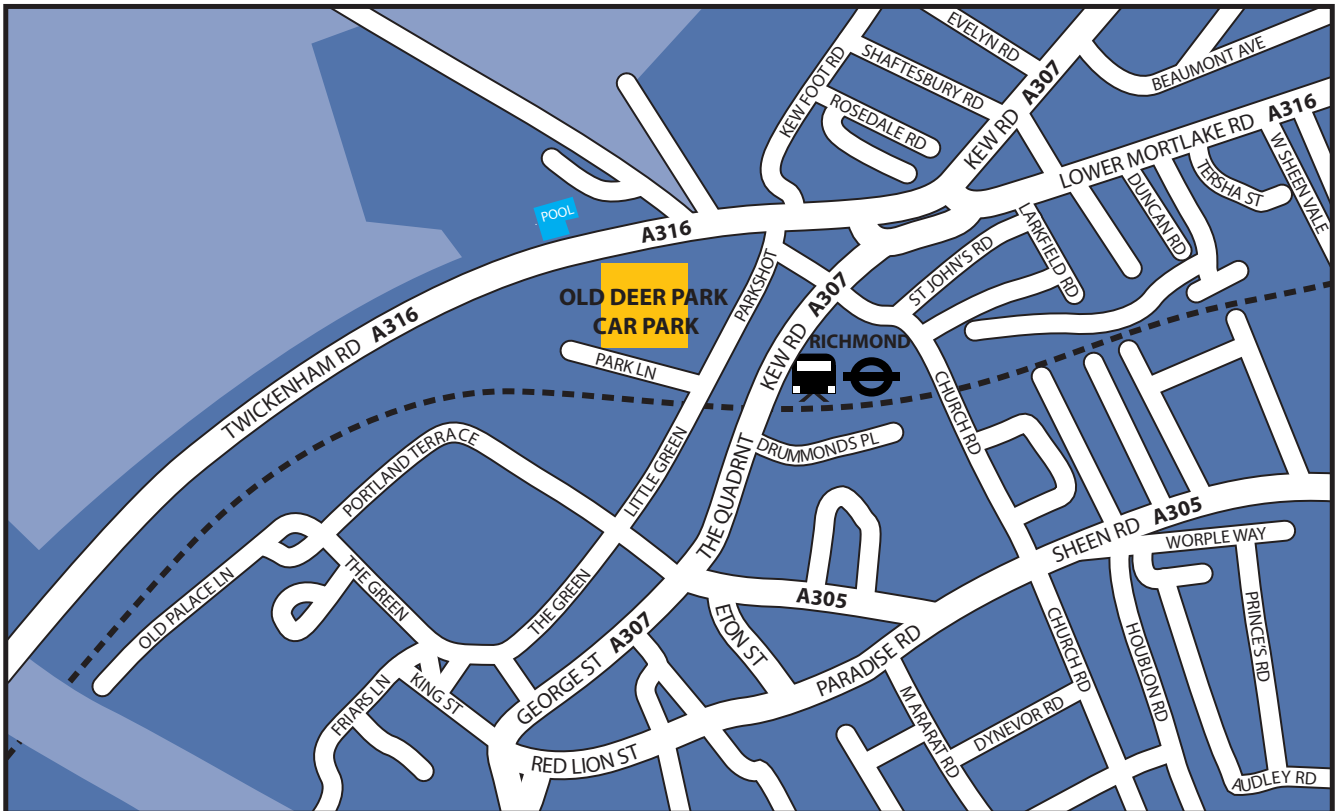

### Old Deer Park Car Park Directions - How to find us

Map not to scale

#### By road:

The mobile unit is located in the Old Deer Park car park off the A316, Twickenham Road. The entrance to the car park is located opposite the swimming pool. The mobile unit and the car park may also be accessed from Park Lane.

#### By rail and tube:

The nearest underground station and train station is Richmond.

#### By bus:

The bus routes serving the park are as follows:  
 Take the Route Bus R70 towards Richmond / Manor Road Homebase  
 or Route Bus 490 towards Hatton Cross  
 or Route Bus 371 towards Guildhall  
 or Route Bus 493 towards St George's Hospital Tooting  
 or Route Bus H22 towards Bell Road / Bell Corner  
 or Route Bus 419 towards Richmond Bus Station  
 or Route Bus 190 towards Richmond Bus Station.