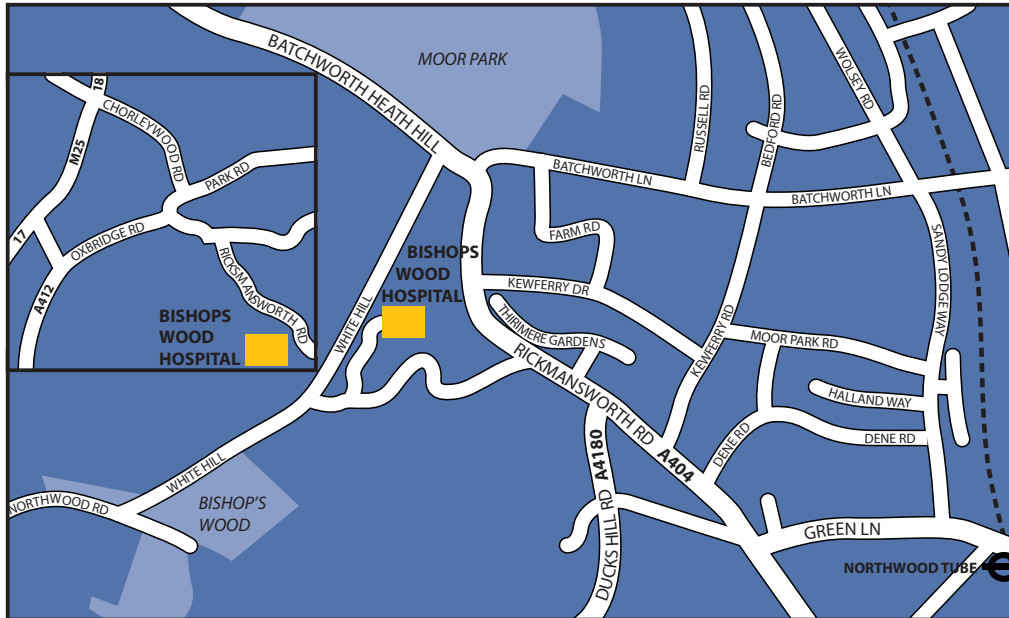

Map not to scale

By road:

We are located in the grounds of Mount Vernon Hospital which is located on the A404 in Northwood Middlesex, close to Rickmansworth, Hertfordshire.

We are close to both junction 17 and 18 of the M25 motorway.

From junction 18 you come onto the A404. Head towards Rickmansworth and at the four roundabouts simply follow the signs to remain on the A404 which will be sign posted Northwood. When you reach the 'Olde Greene Manne public house', turn right into White Hill (towards Harefield). After about half a mile turn left through gate three of Mount Vernon Hospital and follow the signs for Bishops Wood Hospital.

From junction 17 follow the signs for Maple Cross and Rickmansworth, turning left at the A412 roundabout to Rickmansworth. At each of the next three roundabouts turn right, travelling on the A404 which will be sign posted Northwood. When you reach the 'Olde Greene Manne public house', turn right into White Hill (towards Harefield). After about half a mile turn left through gate three of Mount Vernon Hospital and follow the signs for Bishops Wood Hospital.

By tube:

Bishops Wood Hospital can also be reached by tube. The Metropolitan line runs from Amersham to Aldgate. Northwood is the nearest station to the hospital and taxis are available to complete your journey.